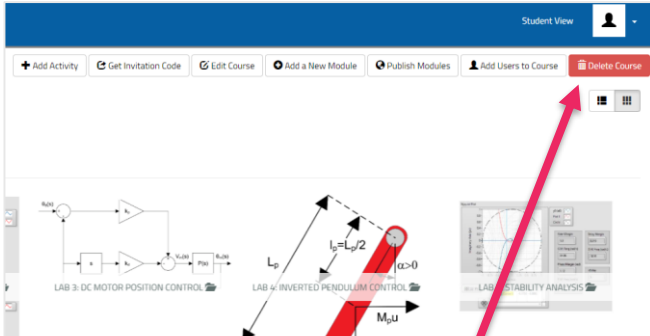

Deleting a Course

Select the course you need to delete, and click **Delete Course** in the top right corner

1

 Deleted Modules **cannot** be undone

Confirm and Click **Delete**

2