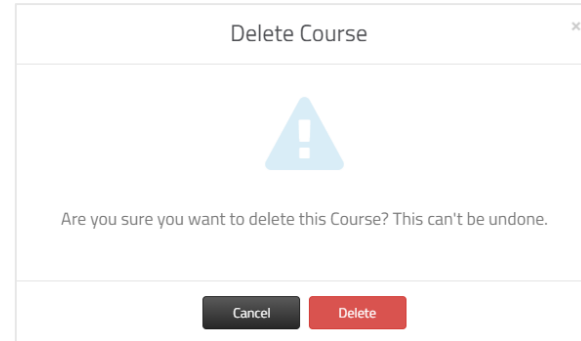

Deleting a Course

Select the course you need to delete, and click **Delete Course** in the top right corner

1

 Deleted Modules **cannot** be undone

Confirm and Click **Delete**

2